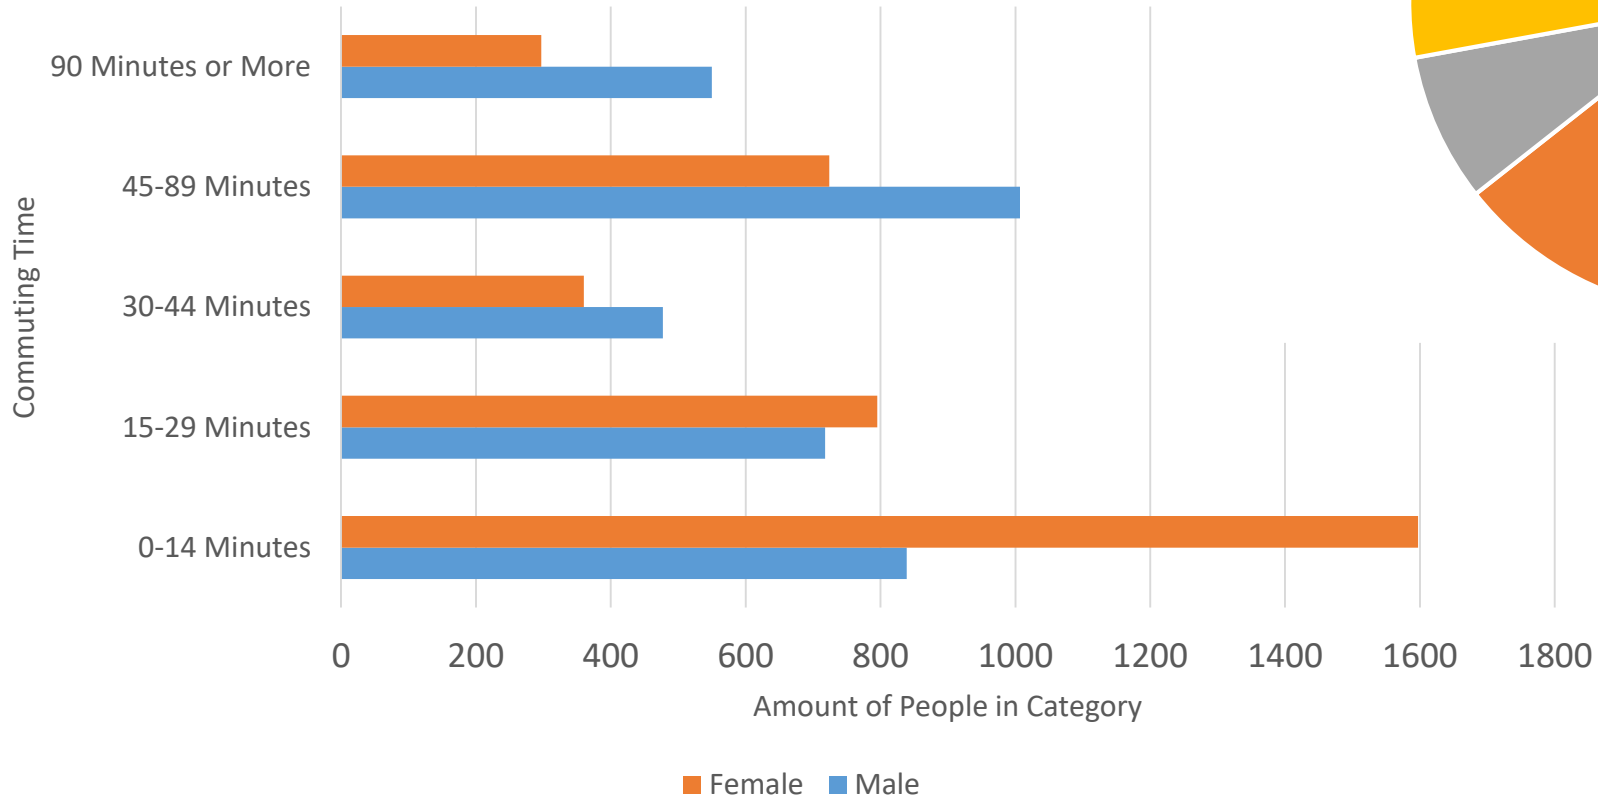

Source: United States Census Bureau, 2006-2010 American Community Survey