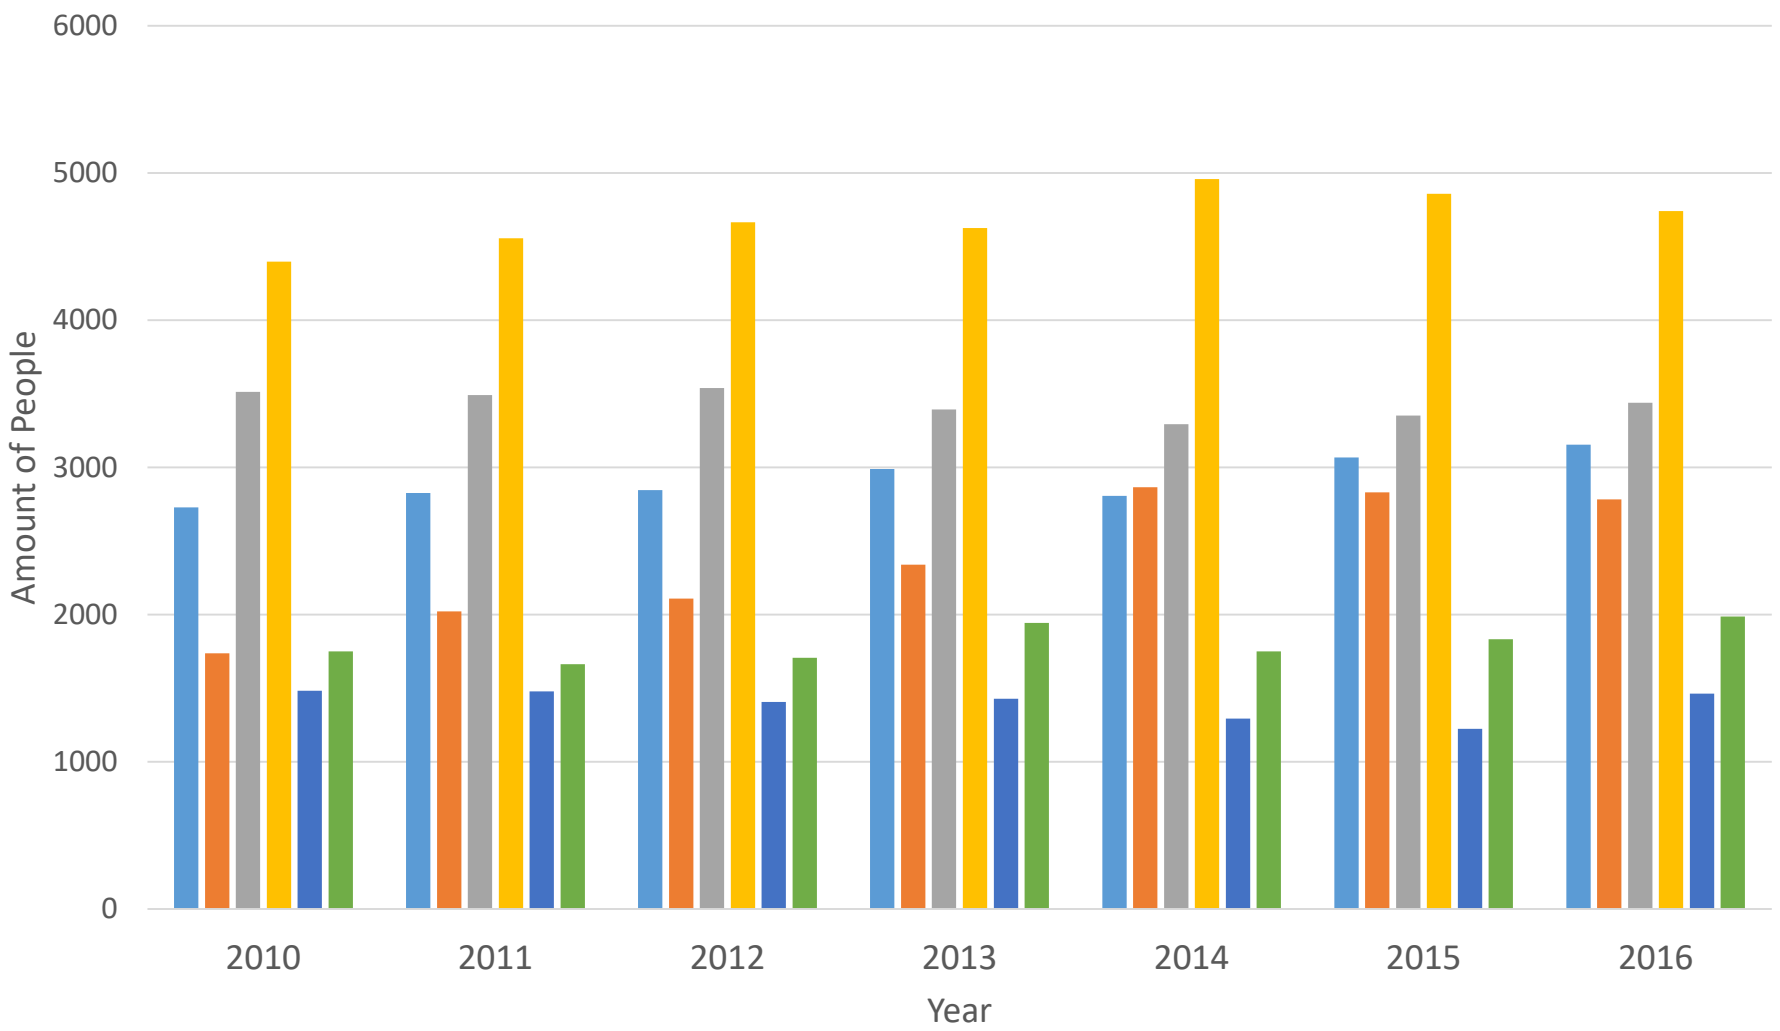

## Update: 2018

Demographics

Employee Profile

Culpeper Development

### Population Growth and % Change in Population in the Town of Culpeper, VA 2010-2017

Source: United States Census Bureau, 2006-2010 American Community Survey

### Distribution of Age in Culpeper, VA 2010-2016

Male percentage Female Percentage

0-9 10-19. 20-34 35-54 55-64 65 +