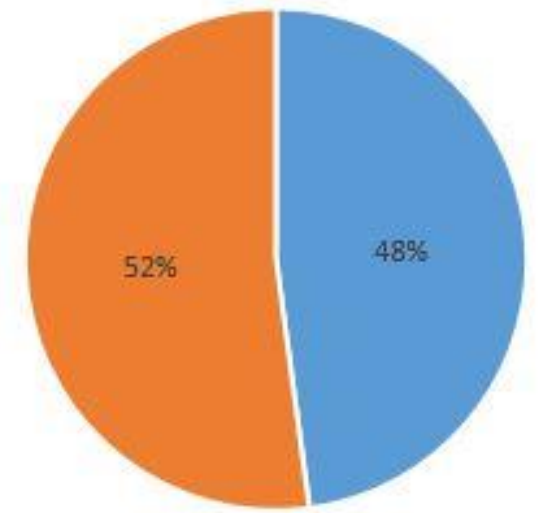

## Update: 2018

Demographics

Employee Profile

Culpeper Development

### Population Growth and % Change in Population in the Town of Culpeper, VA 2010-2017

Source: United States Census Bureau, 2006-2010 American Community Survey

### Distribution of Age in Culpeper, VA 2010-2016

Male percentage Female Percentage

0-9 10-19. 20-34 35-54 55-64 65 +