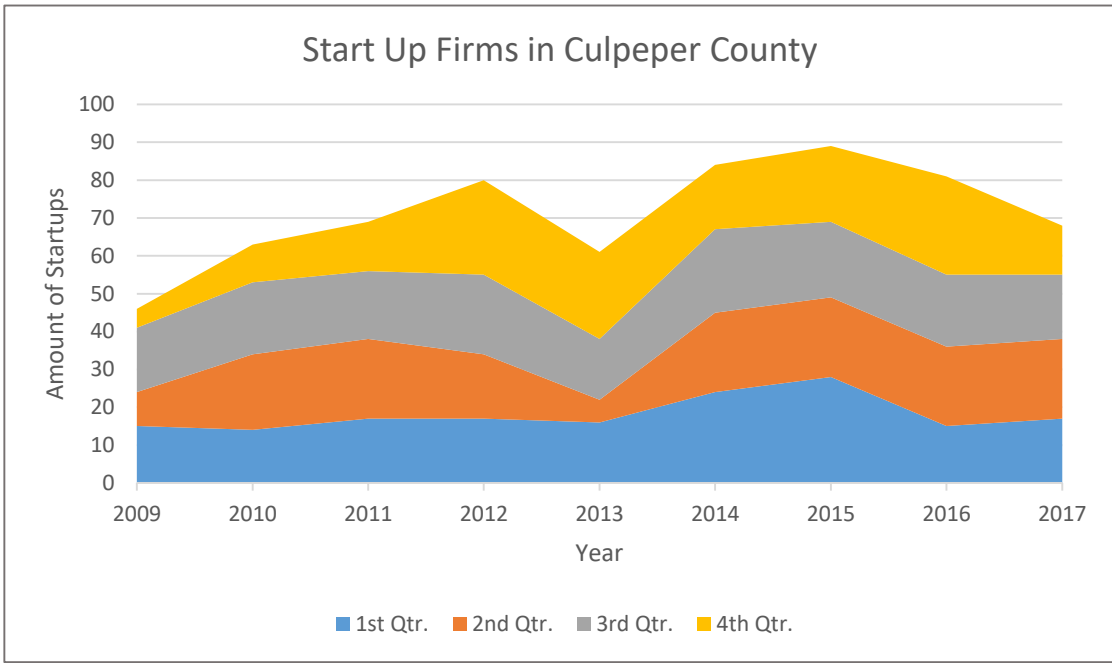

Residential and Commercial Construction Activity in the Town of Culpeper

Culpeper County Largest Employers

Rank	Employer	Size
1	Culpeper County School Board	1000+ Employees
2	Culpeper Memorial Hospital	500-999 Employees
3	Culpeper County	500-999 Employees
4	Walmart	250-499 Employees
5	Coffeewood Correctional Center	250-499 Employees
6	S.W.I.F.T	250-499 Employees
7	Rappahannock Rapid Services Board	100-249 Employees
8	Cintas Corporation	100-249 Employees
9	VDOT	100-249 Employees
10	Continental Automotive System	100-249 Employees