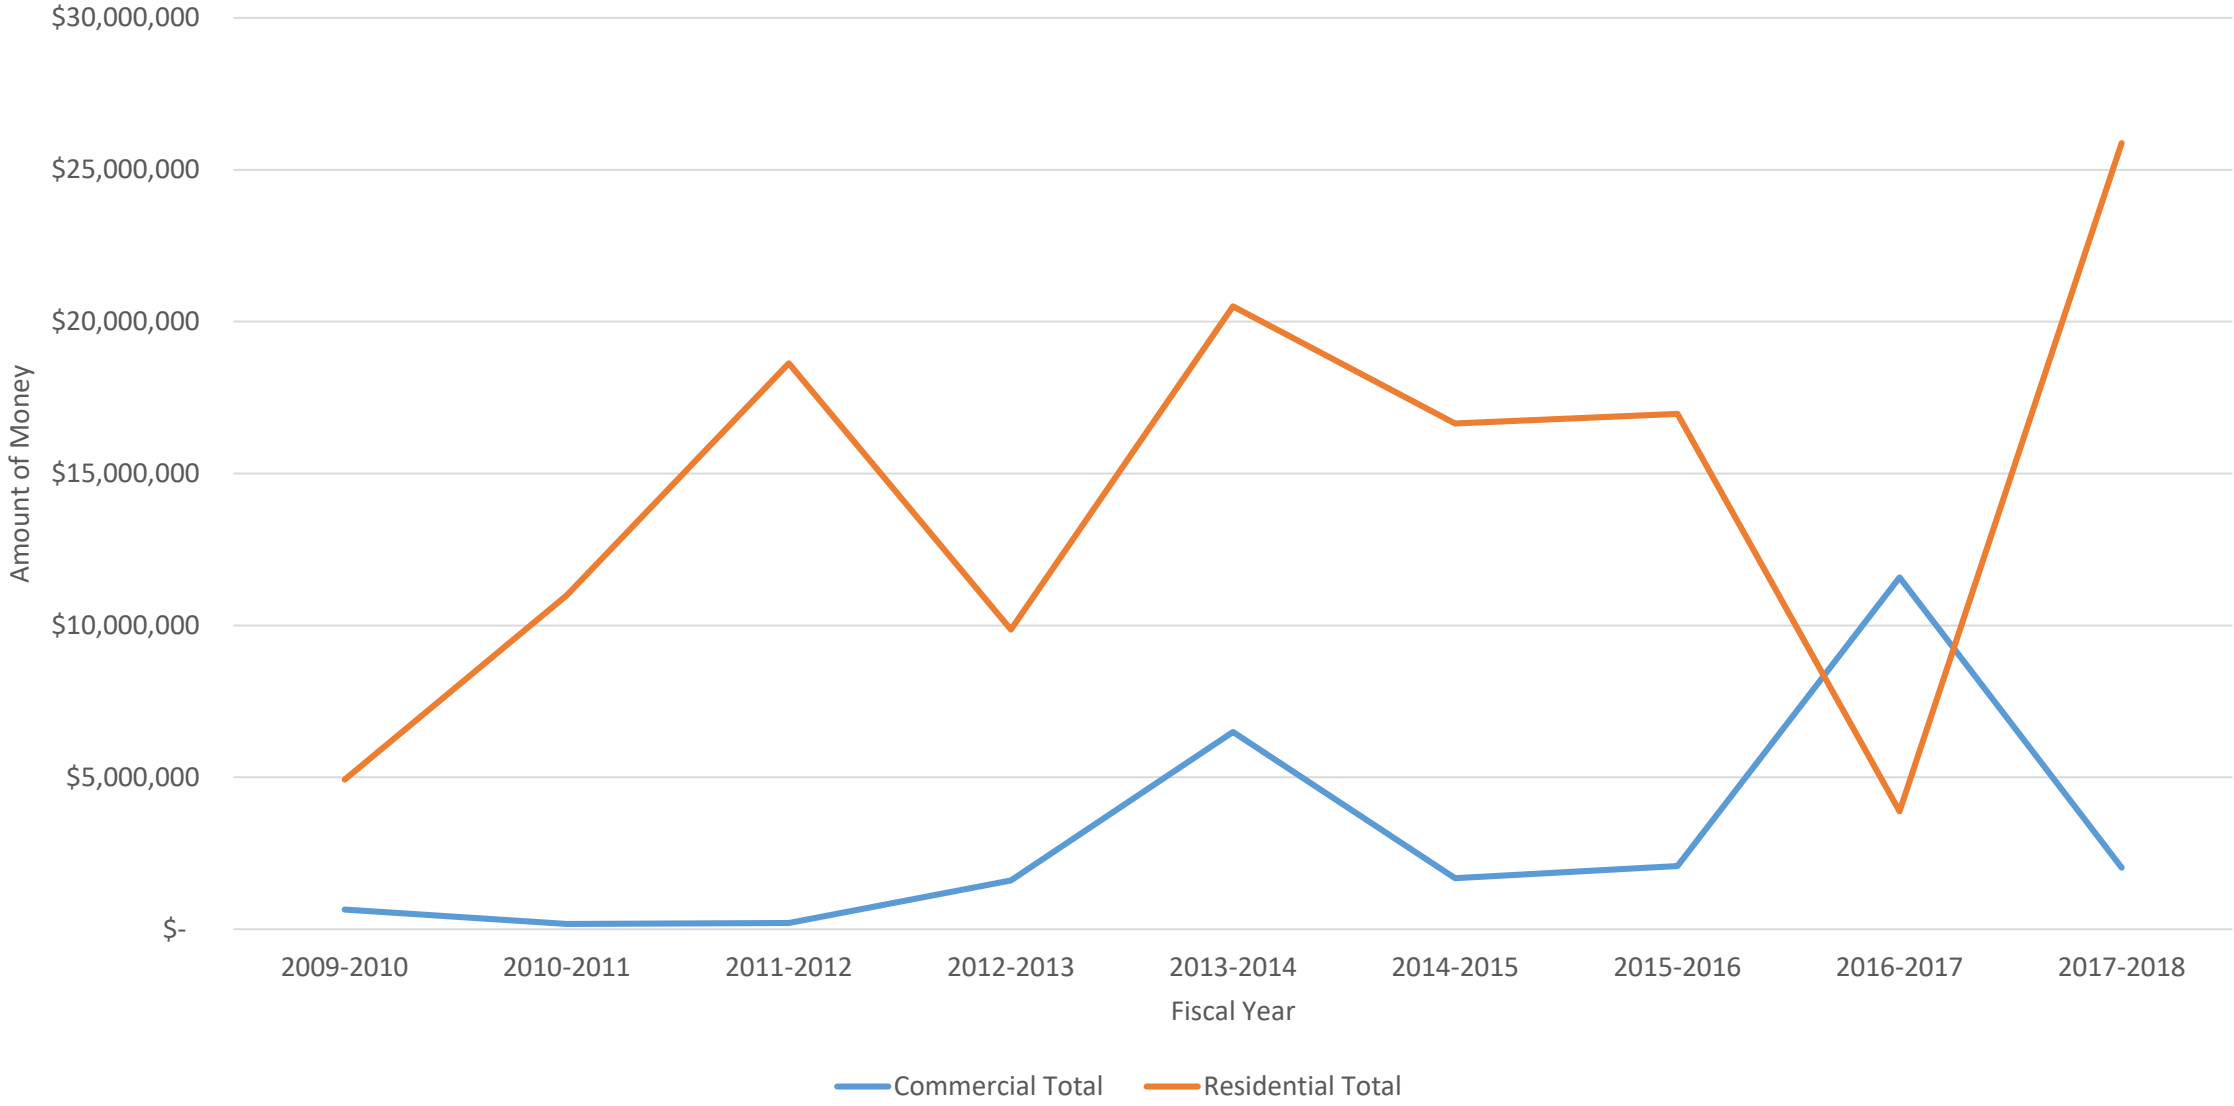

Amount of Zoning Permits Issued in the Town of Culpeper