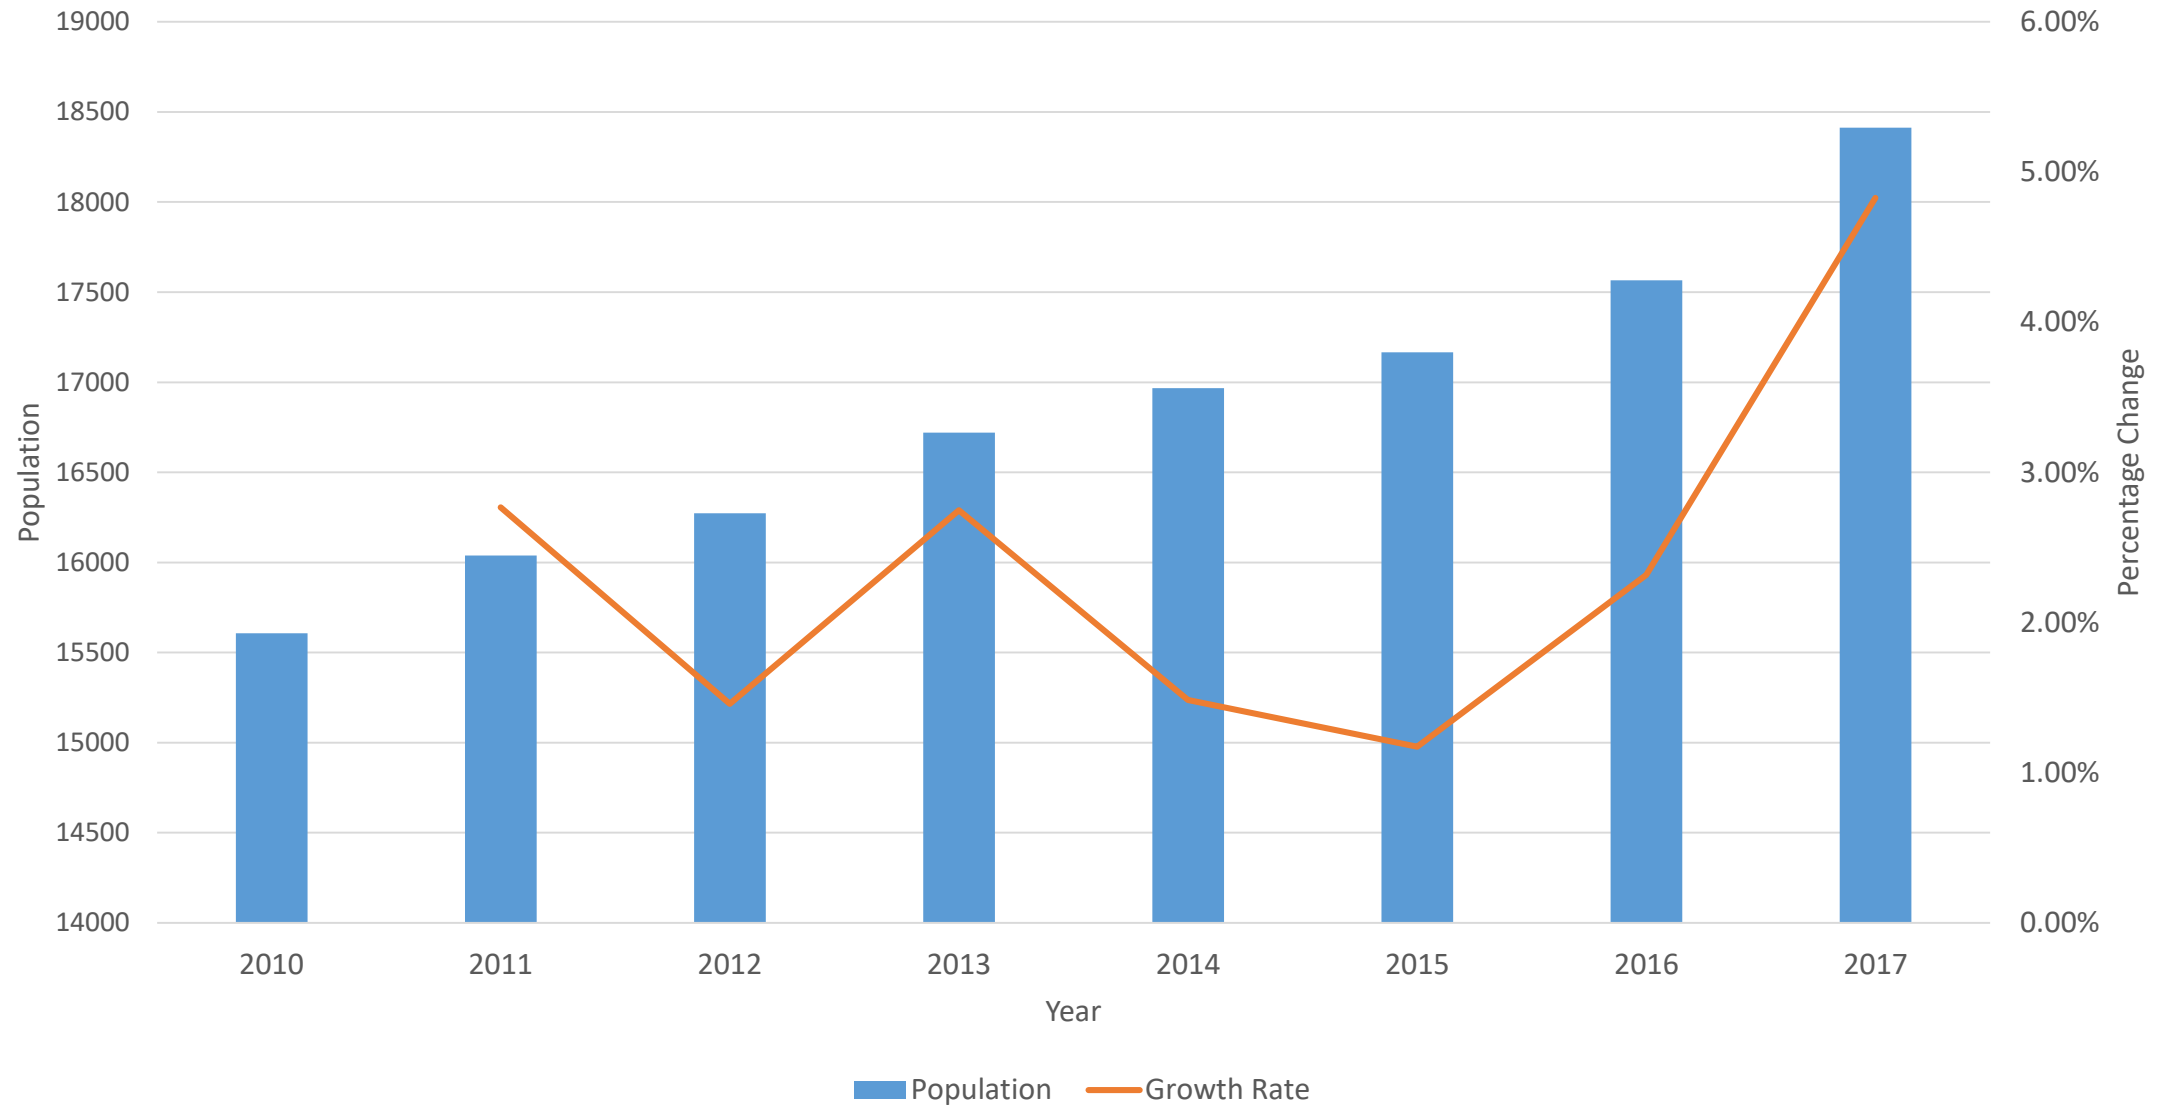

Population Growth and % Change in Population in the Town of Culpeper, VA 2010-2017

Source: United States Census Bureau, 2006-2010 American Community Survey