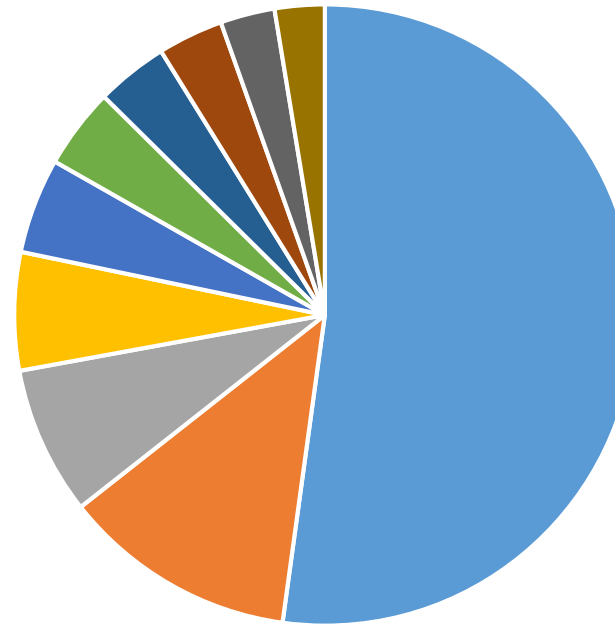

### Distribution of Age in Culpeper, VA 2010-2016

Male percentage Female Percentage

0-9 10-19. 20-34 35-54 55-64 65 +

# Population by Race 2010-2016 Average

- White
- Black or African American
- Hispanic or Latino
- Other
- 2 or more races
- Asian
- American Indian or Alaskan

### 2016 Commuting Time by Gender

Source: United States Census Bureau, 2006-2010 American Community Survey

- Town of Culpeper
- Warrenton
- Washington DC
- Manassas
- Chantilly
- Arlington
- Fair Oaks
- Alexandria
- Town of Orange
- Tyson's Corner